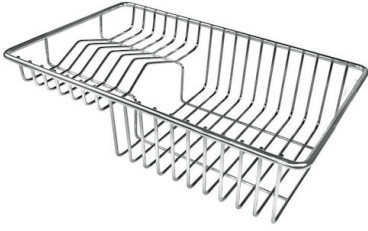

## OPTIONAL ACCESSORIES

**Cestello inox**  
8612 000

**Glass chopping board**  
8631 300

**HPDE Chopping board**  
8657 001

**HPDE Twin chopping board**  
8644 101

**Stainless steel colander**  
8154 000

**Stainless steel plate rack**  
8100 154

**Stainless steel plate rack**

8100 303

\* only in combination with the accessory  
8644 101

**Stainless steel plate rack**

8100 201

**White bowl**

8153 100

**Graters kit with ring-holder and  
food collection tray**