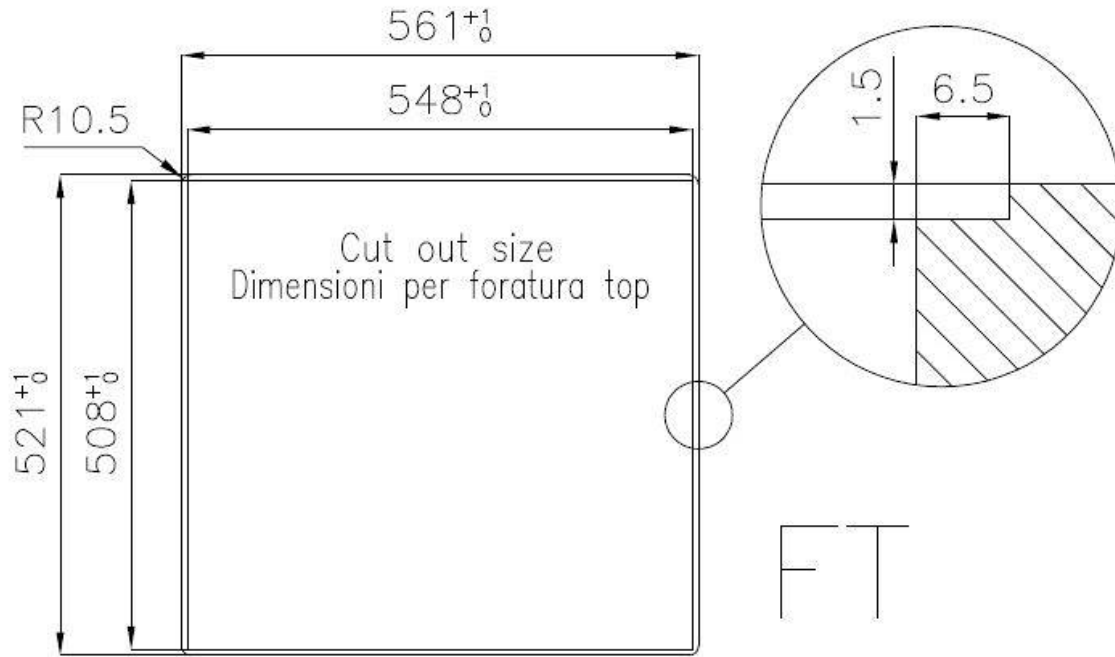

Lavello serie KE cod. 2265/080

FT