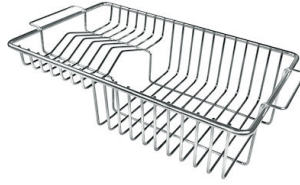

## OPTIONAL ACCESSORIES

**Cestello inox**  
8612 000

**Glass chopping board**  
8631 300

**HPDE Chopping board**  
8657 001

**HPDE Twin chopping board**  
8644 101

**Stainless steel colander**  
8154 000

**Stainless steel plate rack**  
8100 154

**Stainless steel plate rack**

8100 303

\* only in combination with the accessory  
8644 101

**Stainless steel plate rack**

8100 201

**White bowl**

8153 100

**Graters kit with ring-holder and  
food collection tray**