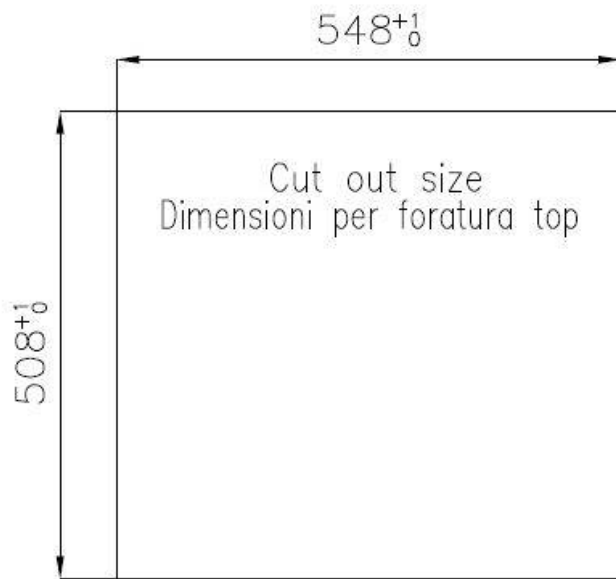

Lavello serie KE cod. 2265/080

FT

FTS

GALLERY